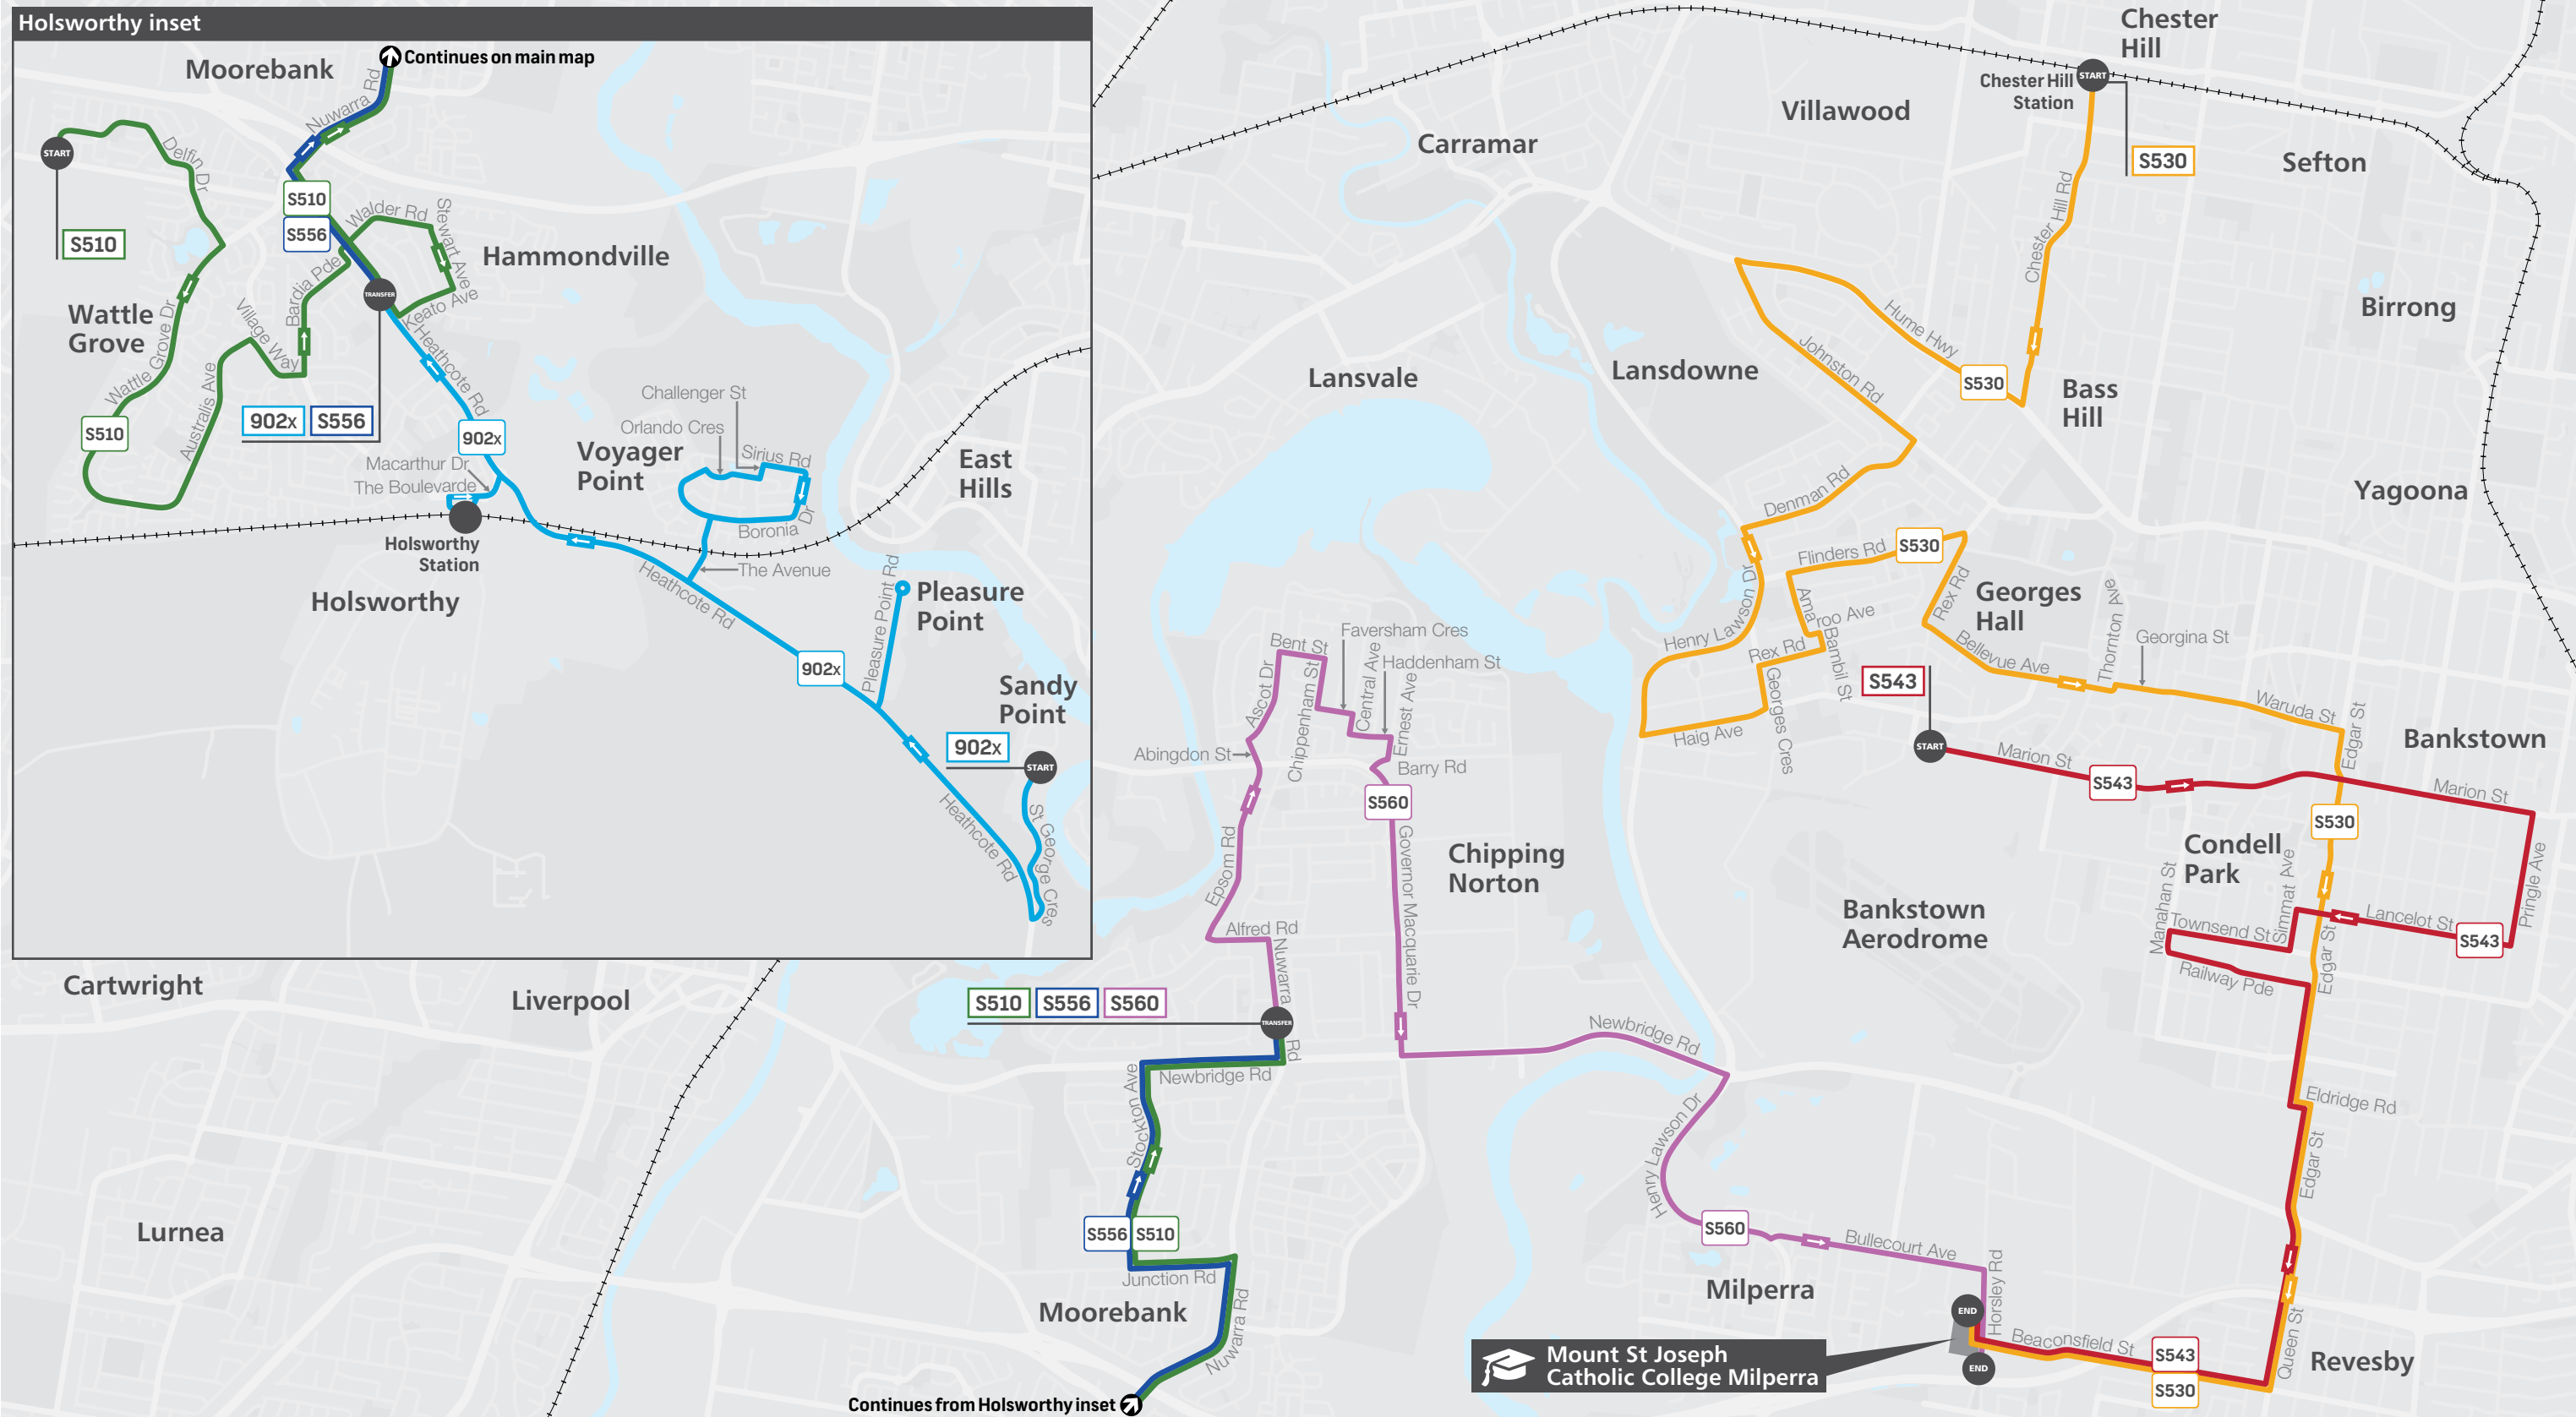

S510 From Wattle Grove (with Chipping Norton connection)	
S510 Wattle Grove Delfin Dr after Anzac Rd	07:08
S510 Hammondville Public School Walder Rd	07:23
S510 Holsworthy St Christopher's Catholic Church, Heathcote Rd	07:30
S510 Moorebank Plaza Stockton Ave (opp)	07:38
S510 Chipping Norton St Joseph's Primary School, Nuwarra Rd	07:41
<i>Transfer from Route S510 bus to Route S560 bus at St Joseph's Primary School, Nuwarra Rd</i>	
S560 Chipping Norton St Joseph's Primary School, Nuwarra Rd	u07:42
S560 Milperra Horsley Rd after Beaconsfield St	u08:10

Explanation of definitions and symbols

u Routes S556 and S560 are operated by U-Go Mobility

Morning bus route map - see next page

Page 1 of 4

The bus services contained in this timetable are run by Transit Systems.

For the most up-to-date times and travel options, use the Trip Planner or Departures at transportnsw.info. There may be more travel options available than those shown in this timetable.

Times are shown in 24-hour time (e.g. 5am = 05:00, 5pm = 17:00).

Effective 24 April 2023. Revised August 2023

Morning bus route map

The bus services contained in this timetable are run by Transit Systems.

For the most up-to-date times and travel options, use the Trip Planner or Departures at transportnsw.info. There may be more travel options available than those shown in this timetable.