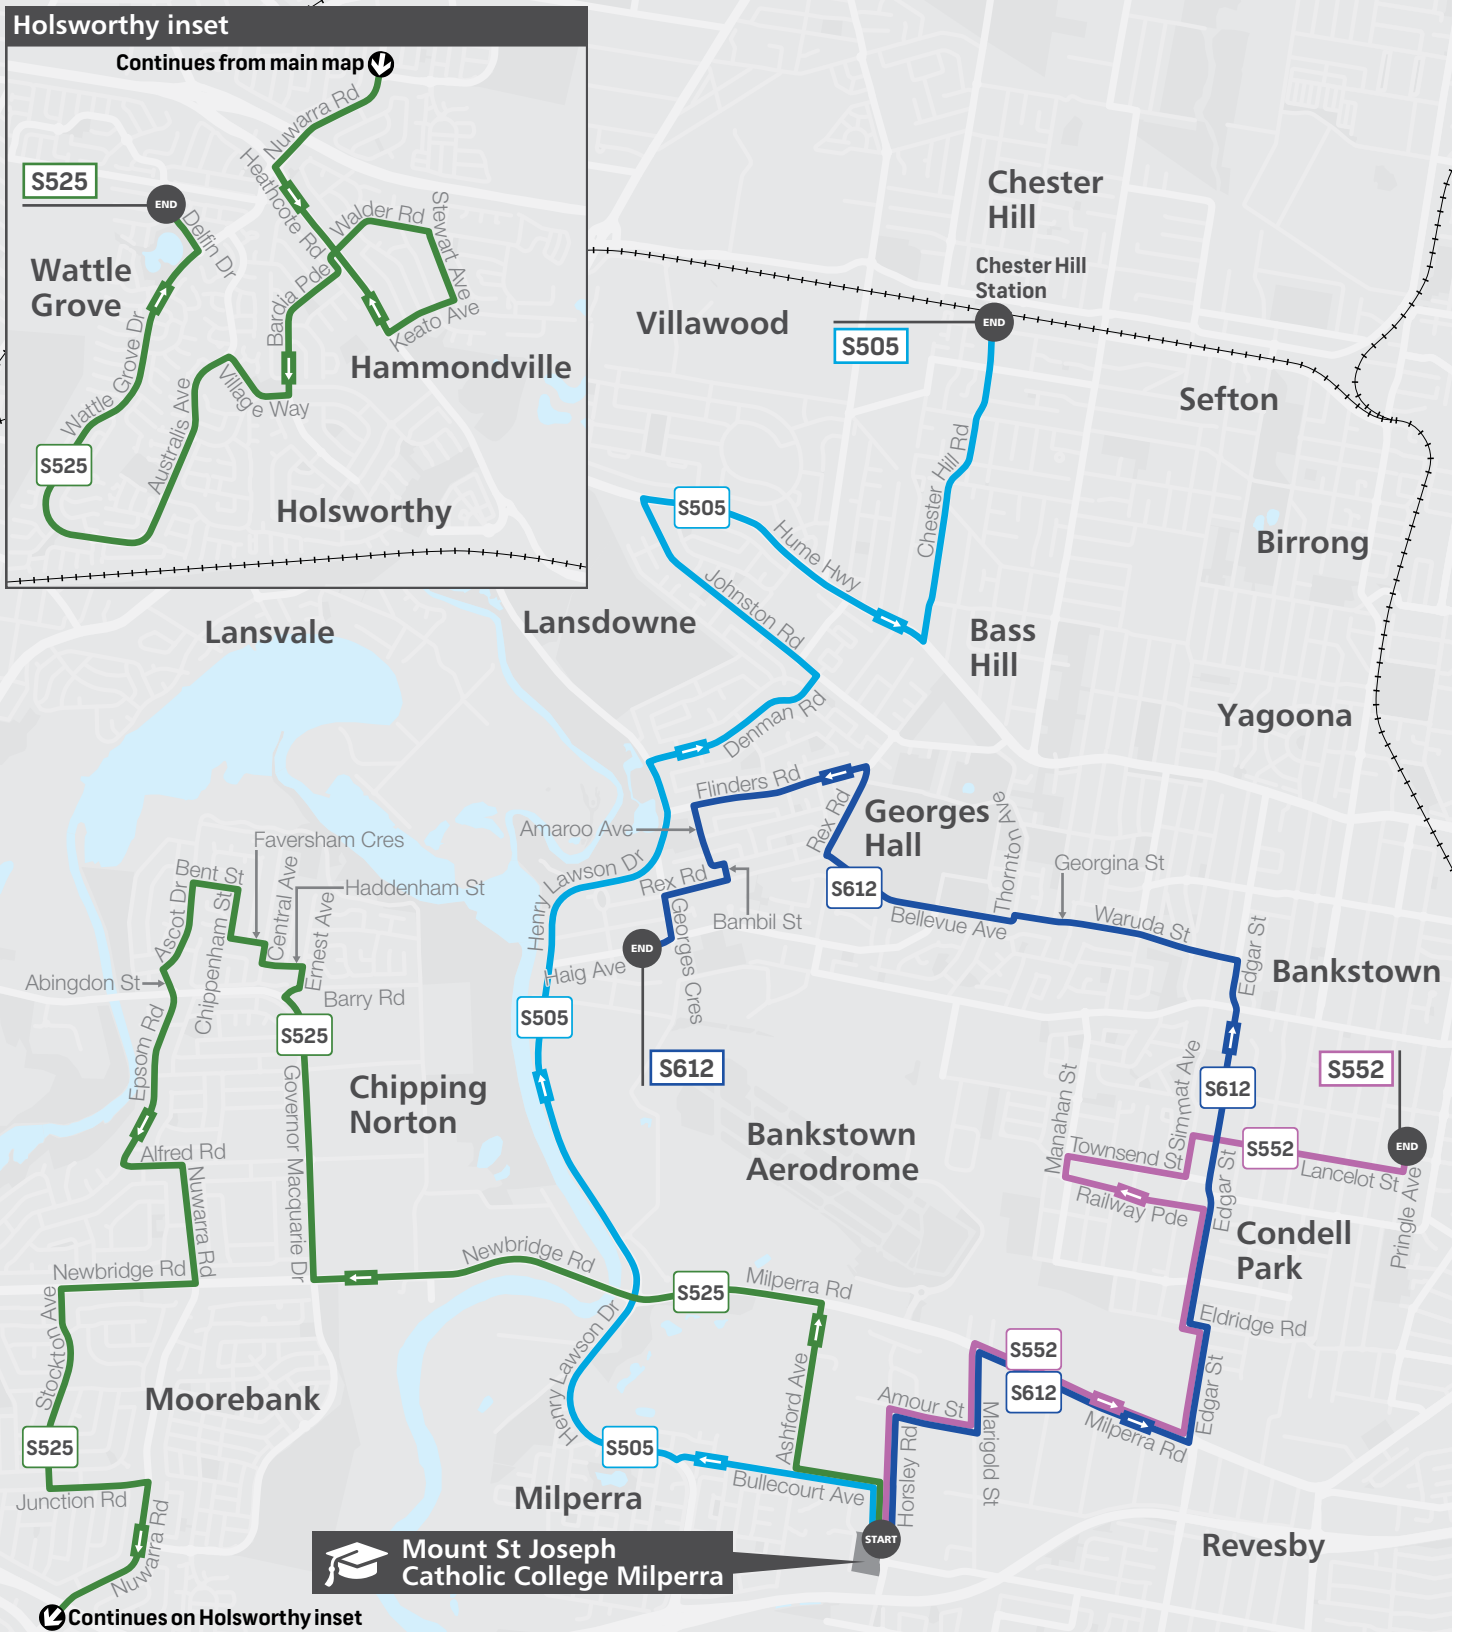

Afternoon bus route map - see next page

Page 3 of 4

The bus services contained in this timetable are run by Transit Systems.

For the most up-to-date times and travel options, use the Trip Planner or Departures at transportnsw.info. There may be more travel options available than those shown in this timetable.

Times are shown in 24-hour time (e.g. 5am = 05:00, 5pm = 17:00).

Information contained in this timetable is subject to change without notice. It does not include times for minor stops, short term changes, real-time information or any disruption alerts.

Mount St Joseph Catholic College Milperra Timetable

Effective 24 April 2023. Revised August 2023

Afternoon bus route map

Page 4 of 4

The bus services contained in this timetable are run by Transit Systems.

For the most up-to-date times and travel options, use the Trip Planner or Departures at transportsw.info. There may be more travel options available than those shown in this timetable.

Times are shown in 24-hour time (e.g. 5am = 05:00, 5pm = 17:00).